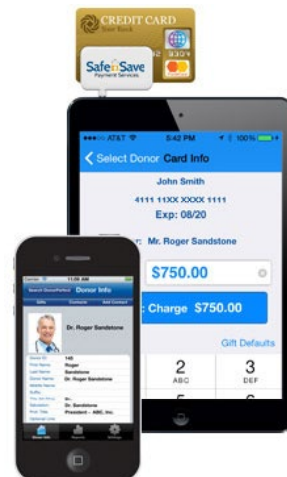

A complete fundraising and donor management solution

Completely customizable to the needs of almost every type of nonprofit organization, DonorPerfect is packed with powerful features that help you efficiently and effectively manage donor data and raise more money for your mission - and you have the flexibility to add more functionality anytime as you grow.

With DonorPerfect, it's easy to track and manage unlimited constituent and fundraising data. You can readily access your donor information to guide fundraising efforts, process donations, and create reports that can help you plan future campaigns.

#1 rated mobile app included FREE!

Lite

Includes your first 1,000 records

Plus all CRM functionality, DPMobile, DonorPerfect Payment Services (one time, monthly and mobile giving), and more!

\$109
per month

Express

Includes your first 2,500 records

Plus the Lite Package, unlimited online giving forms, hosted file storage, and more!

\$199
per month

Constant Contact
(Standard Package)
FREE! (A \$480/YR VALUE)

Essentials