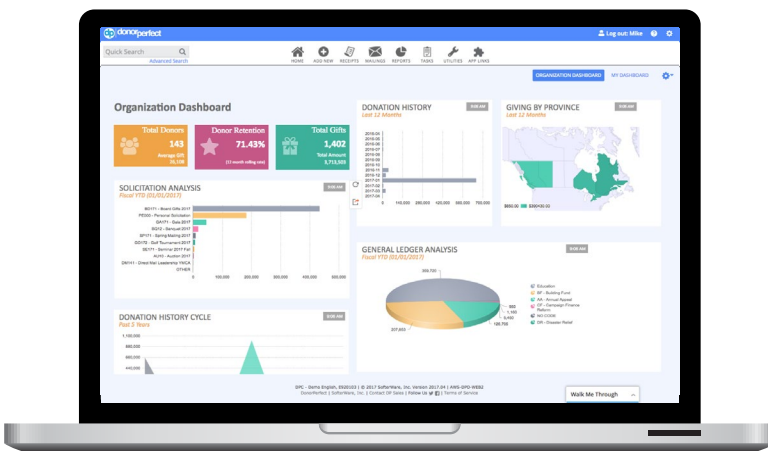

A complete fundraising and donor management solution

Completely customizable to the needs of almost every type of nonprofit organization, DonorPerfect is packed with powerful features that help you efficiently and effectively manage donor data and raise more money for your mission - and you have the flexibility to add more functionality anytime as you grow.

With DonorPerfect, it's easy to track and manage unlimited constituent and fundraising data. You can readily access your donor information to guide fundraising efforts, process donations, and create reports that can help you plan future campaigns.

Your Core DonorPerfect System Includes:

- **Unified Constituent Database**
  - Donors
  - Volunteers
  - Members
  - Event Participants
- **Receipting and e-Receipting**
- **Contact Management**
- **User-Based Security**
- **Word, Excel, & Outlook Integration**
- **Daily Backups & Restore**
- **API**
- **Advanced Security**
- **Custom Export Template**
- **Fundraising Management & Development**
- **Direct Mail & Personalized Communications**
- **Powerful Filtering & Targeting**
- **Comprehensive Donor Reporting**

#1 rated mobile app included FREE!